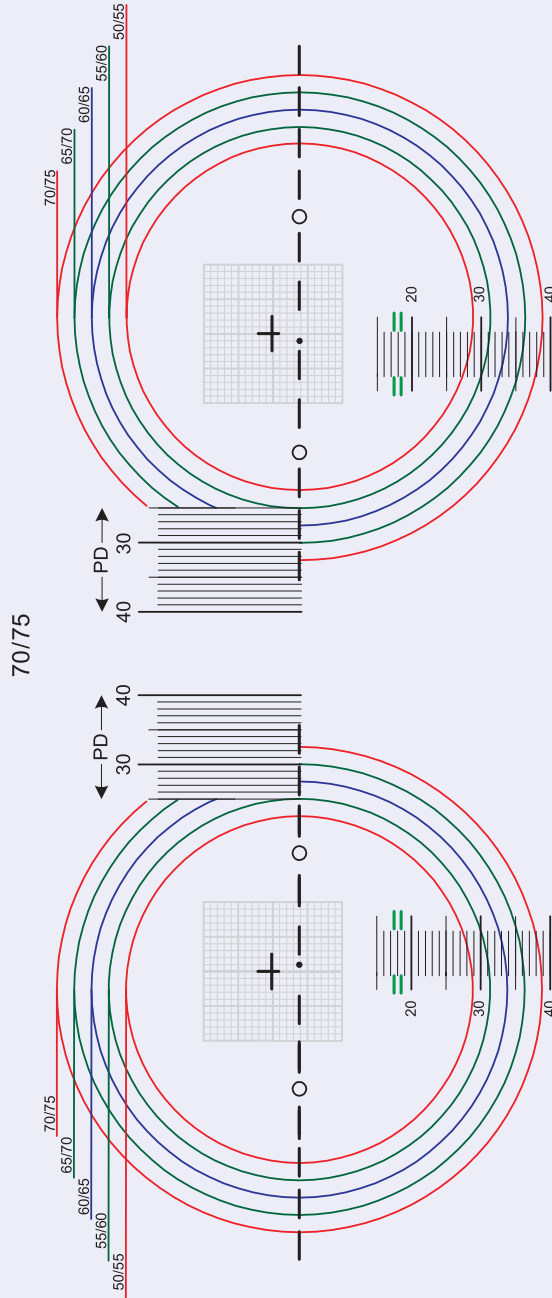

Min. Fitting Height

18

IMPORTANT NOTIFICATION ABOUT ORDERING

In case you have Near Vision powers and Degression you should choose i-Office I.
In case you have Far Vision powers, Addition and desired viewing distance, you should choose i-Office II.

Min. Fitting Height

18

IMPORTANT NOTIFICATION ABOUT ORDERING

You need Far Vision powers, Addition and desired viewing distance for ordering

i-Office

Natural Vision is an attitude!

UNION OPTIC S.A.

Thessaloniki Industrial Area